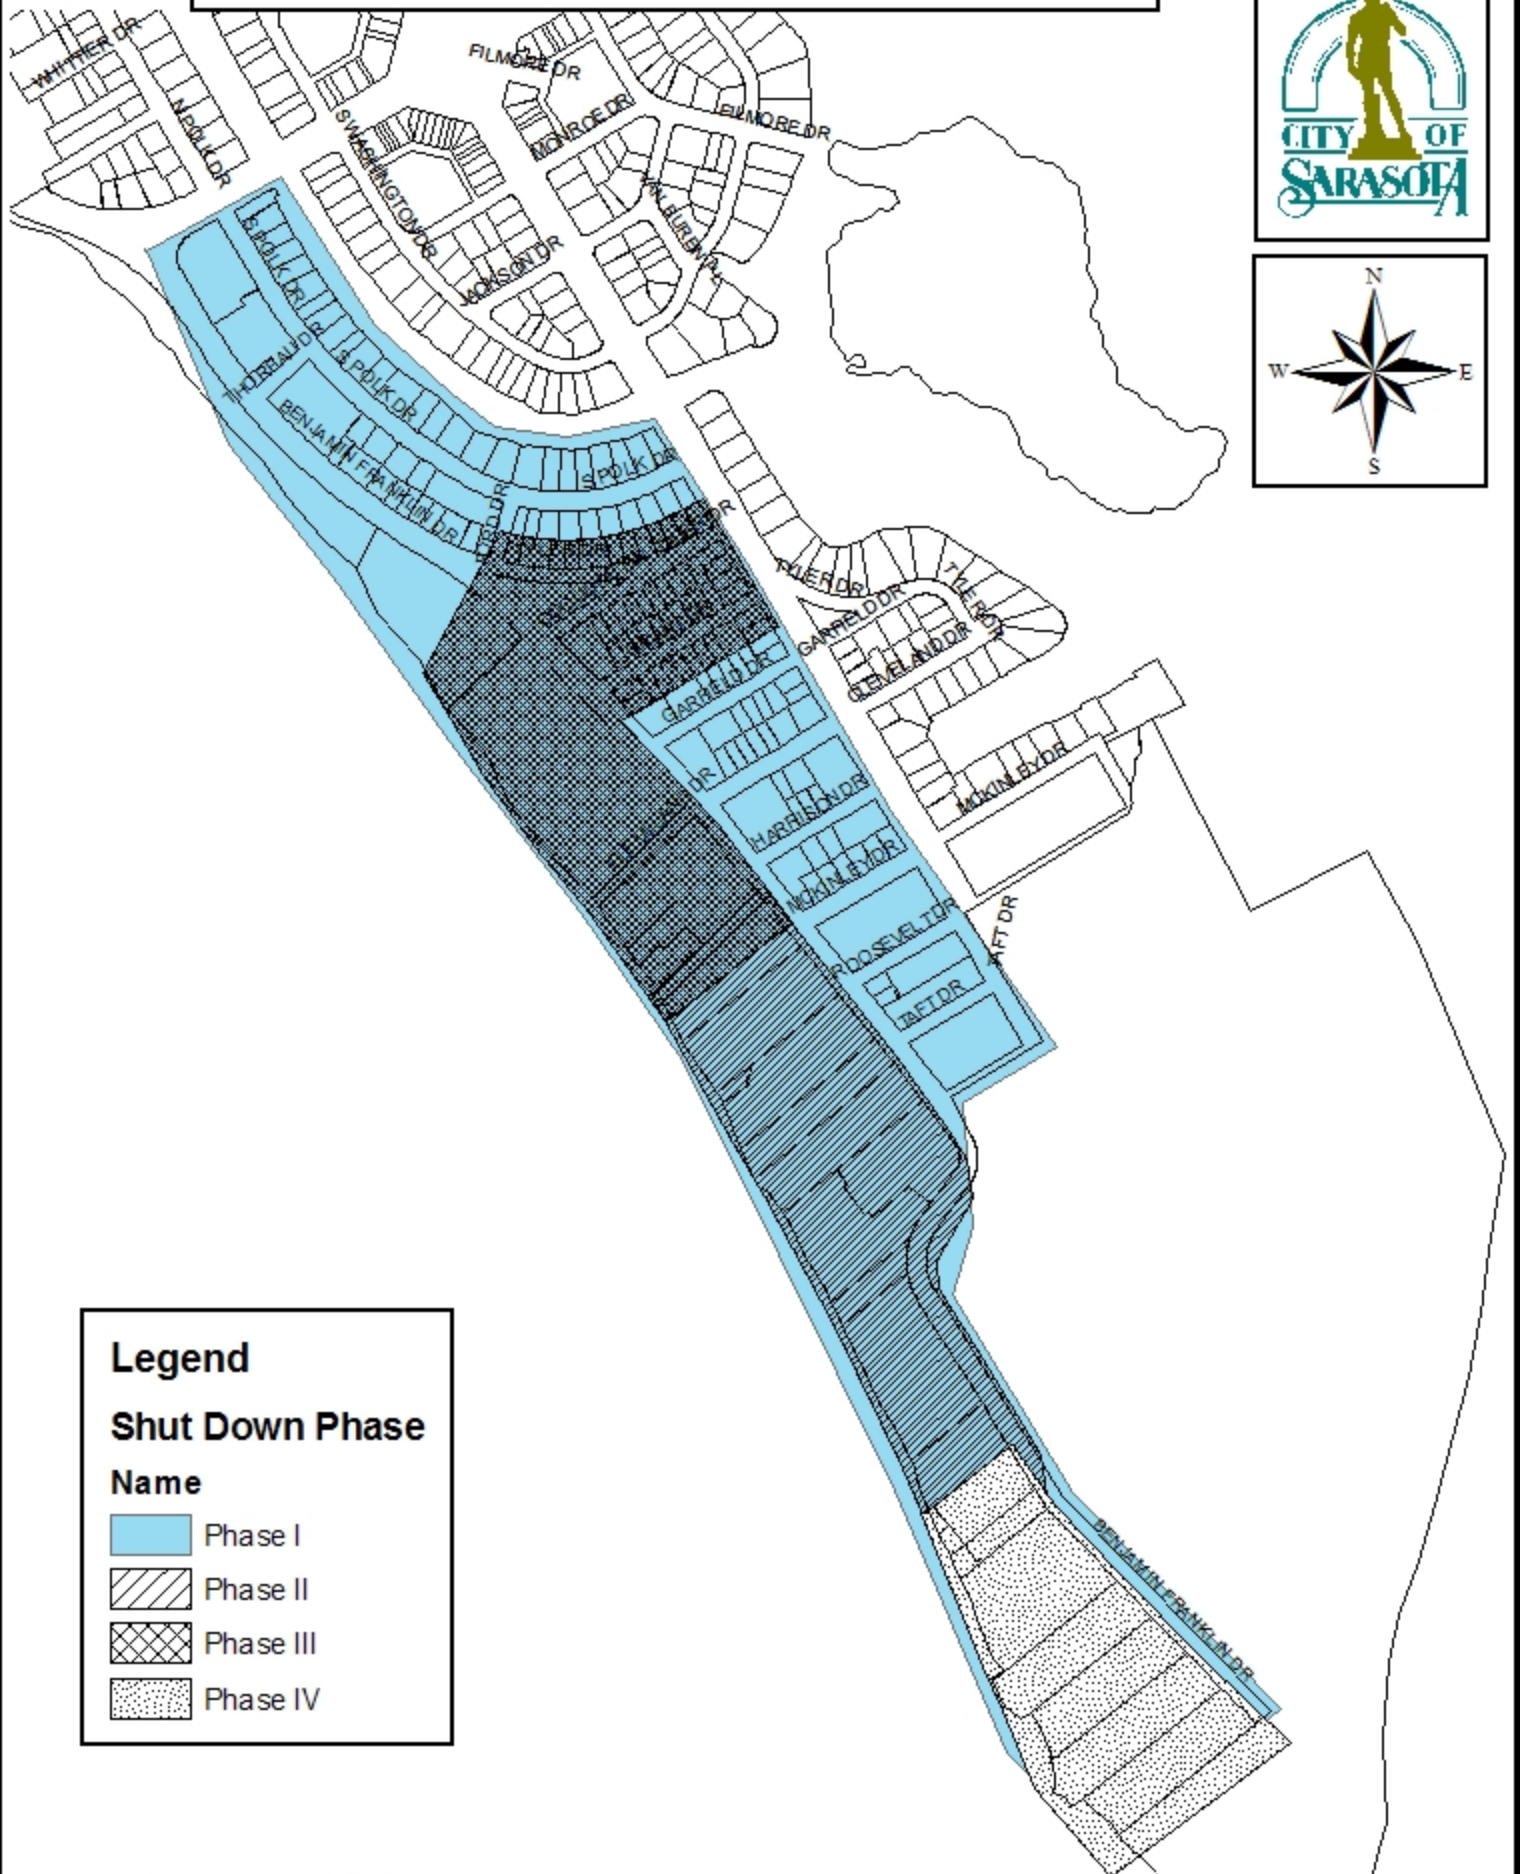

LIDO WATER SHUT DOWN PHASES

Legend	
Shut Down Phase Name	
	Phase I
	Phase II
	Phase III
	Phase IV