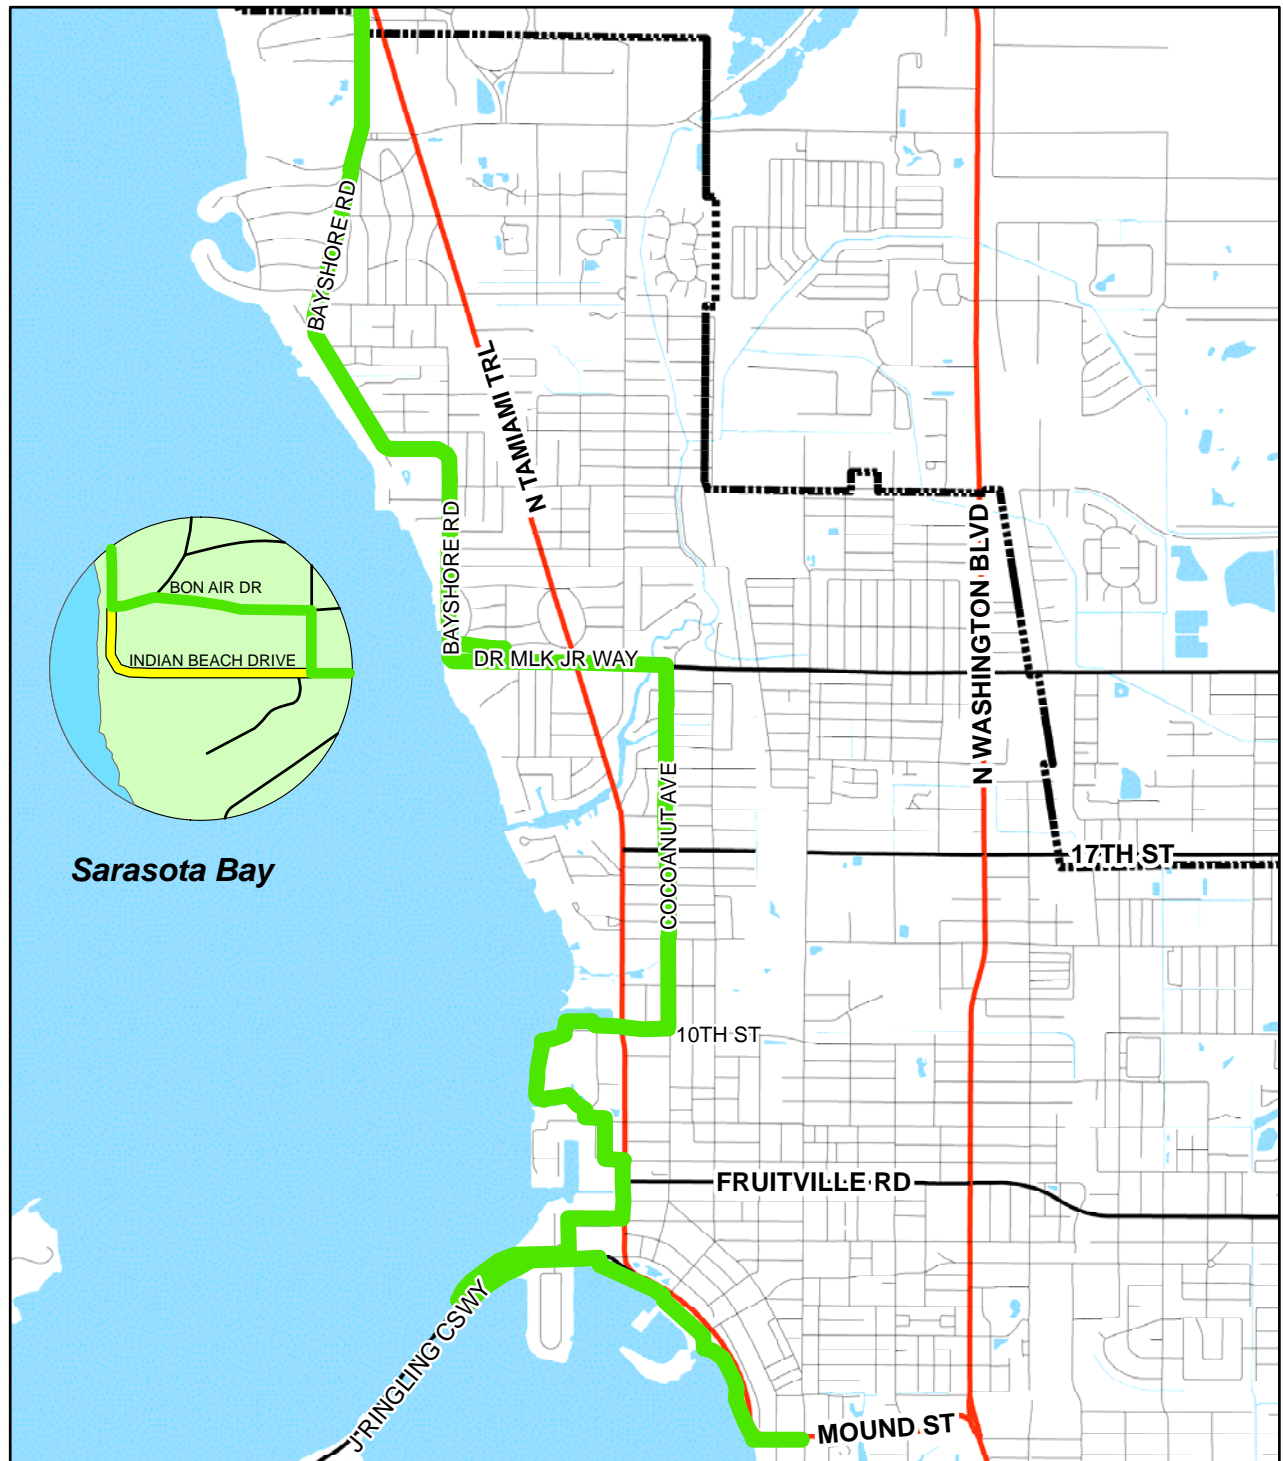

BAYFRONT Multi-Use Recreational Trail

Legend

-  City Limit
-  Pedestrian MURT
-  MURT Route