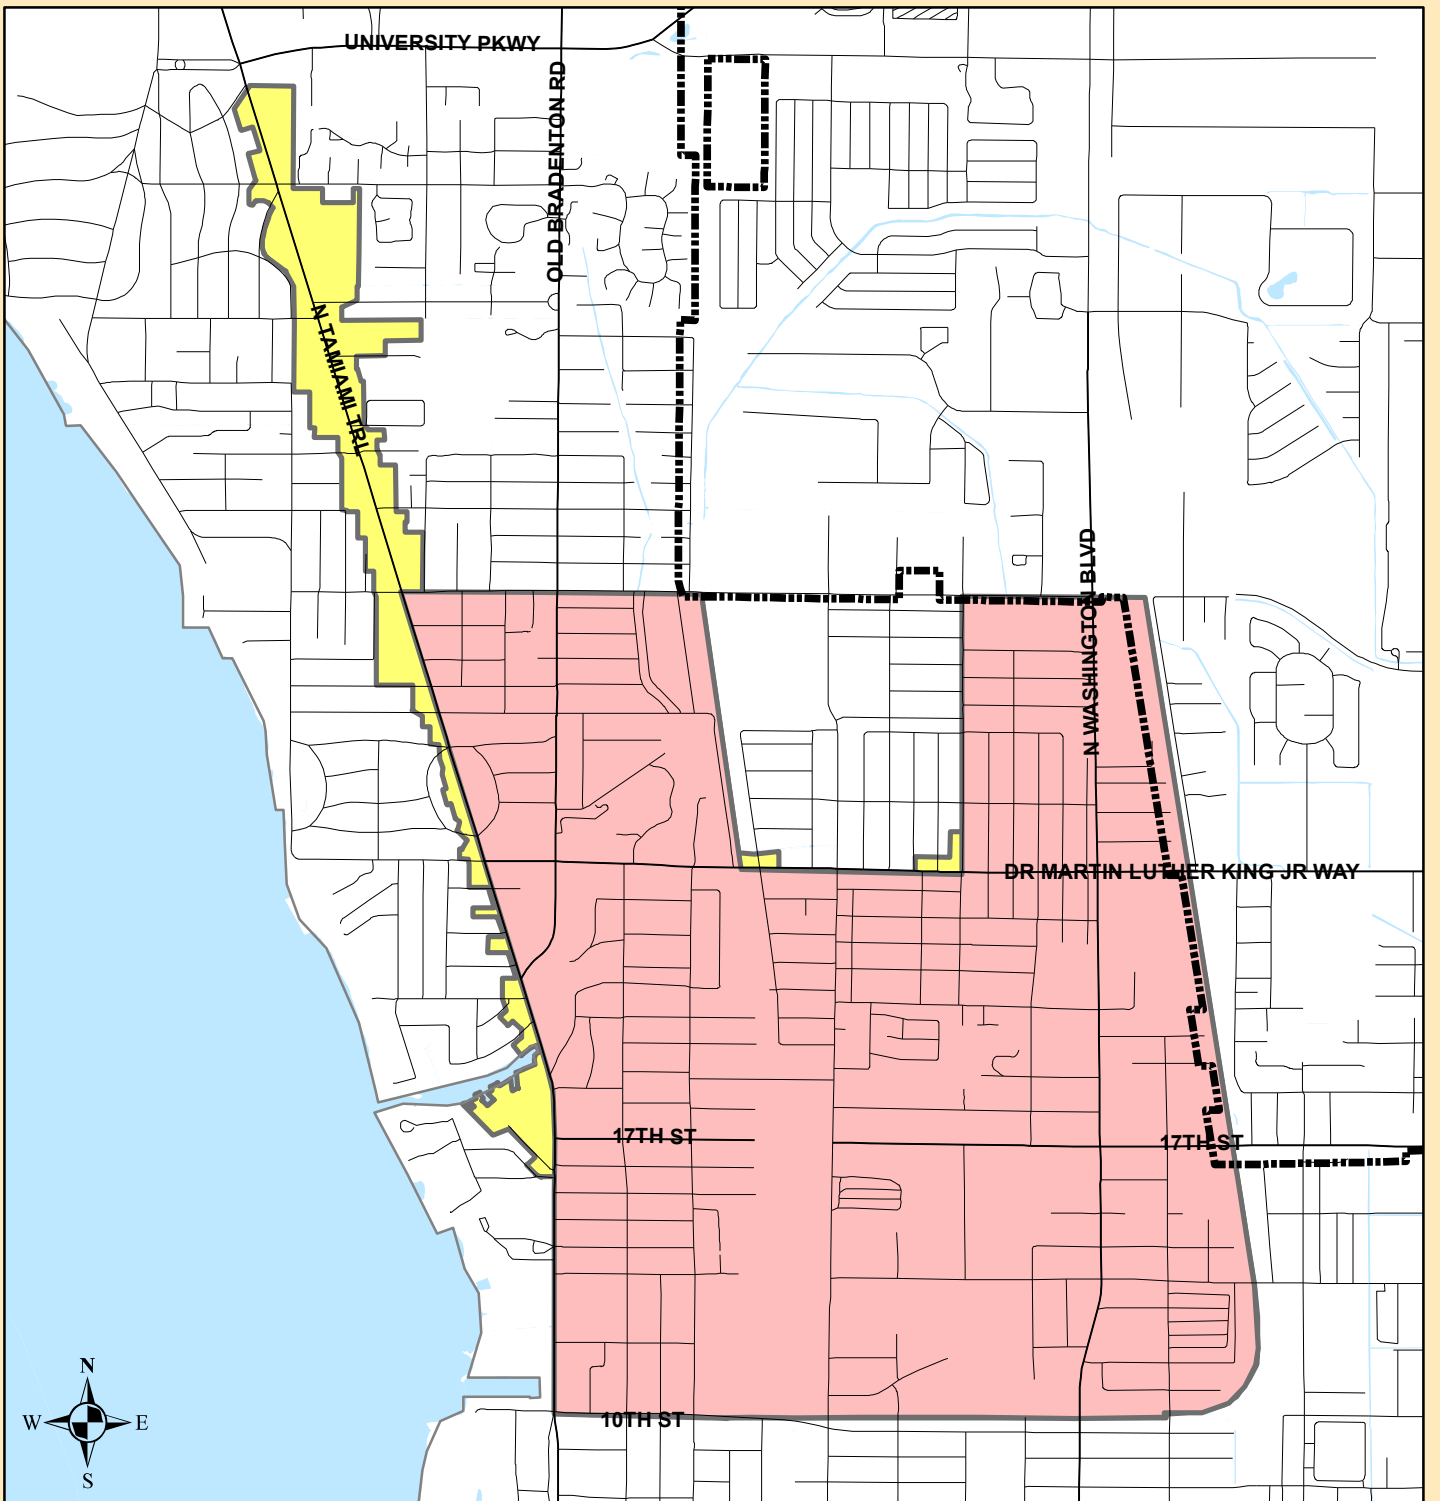

# Sarasota Enterprise Zone Expansion

0 0.125 0.25 0.5 Miles

-  Previous Enterprise Zone Area
-  Enterprise Zone Expansion Area
-  City Limit
-  Streets