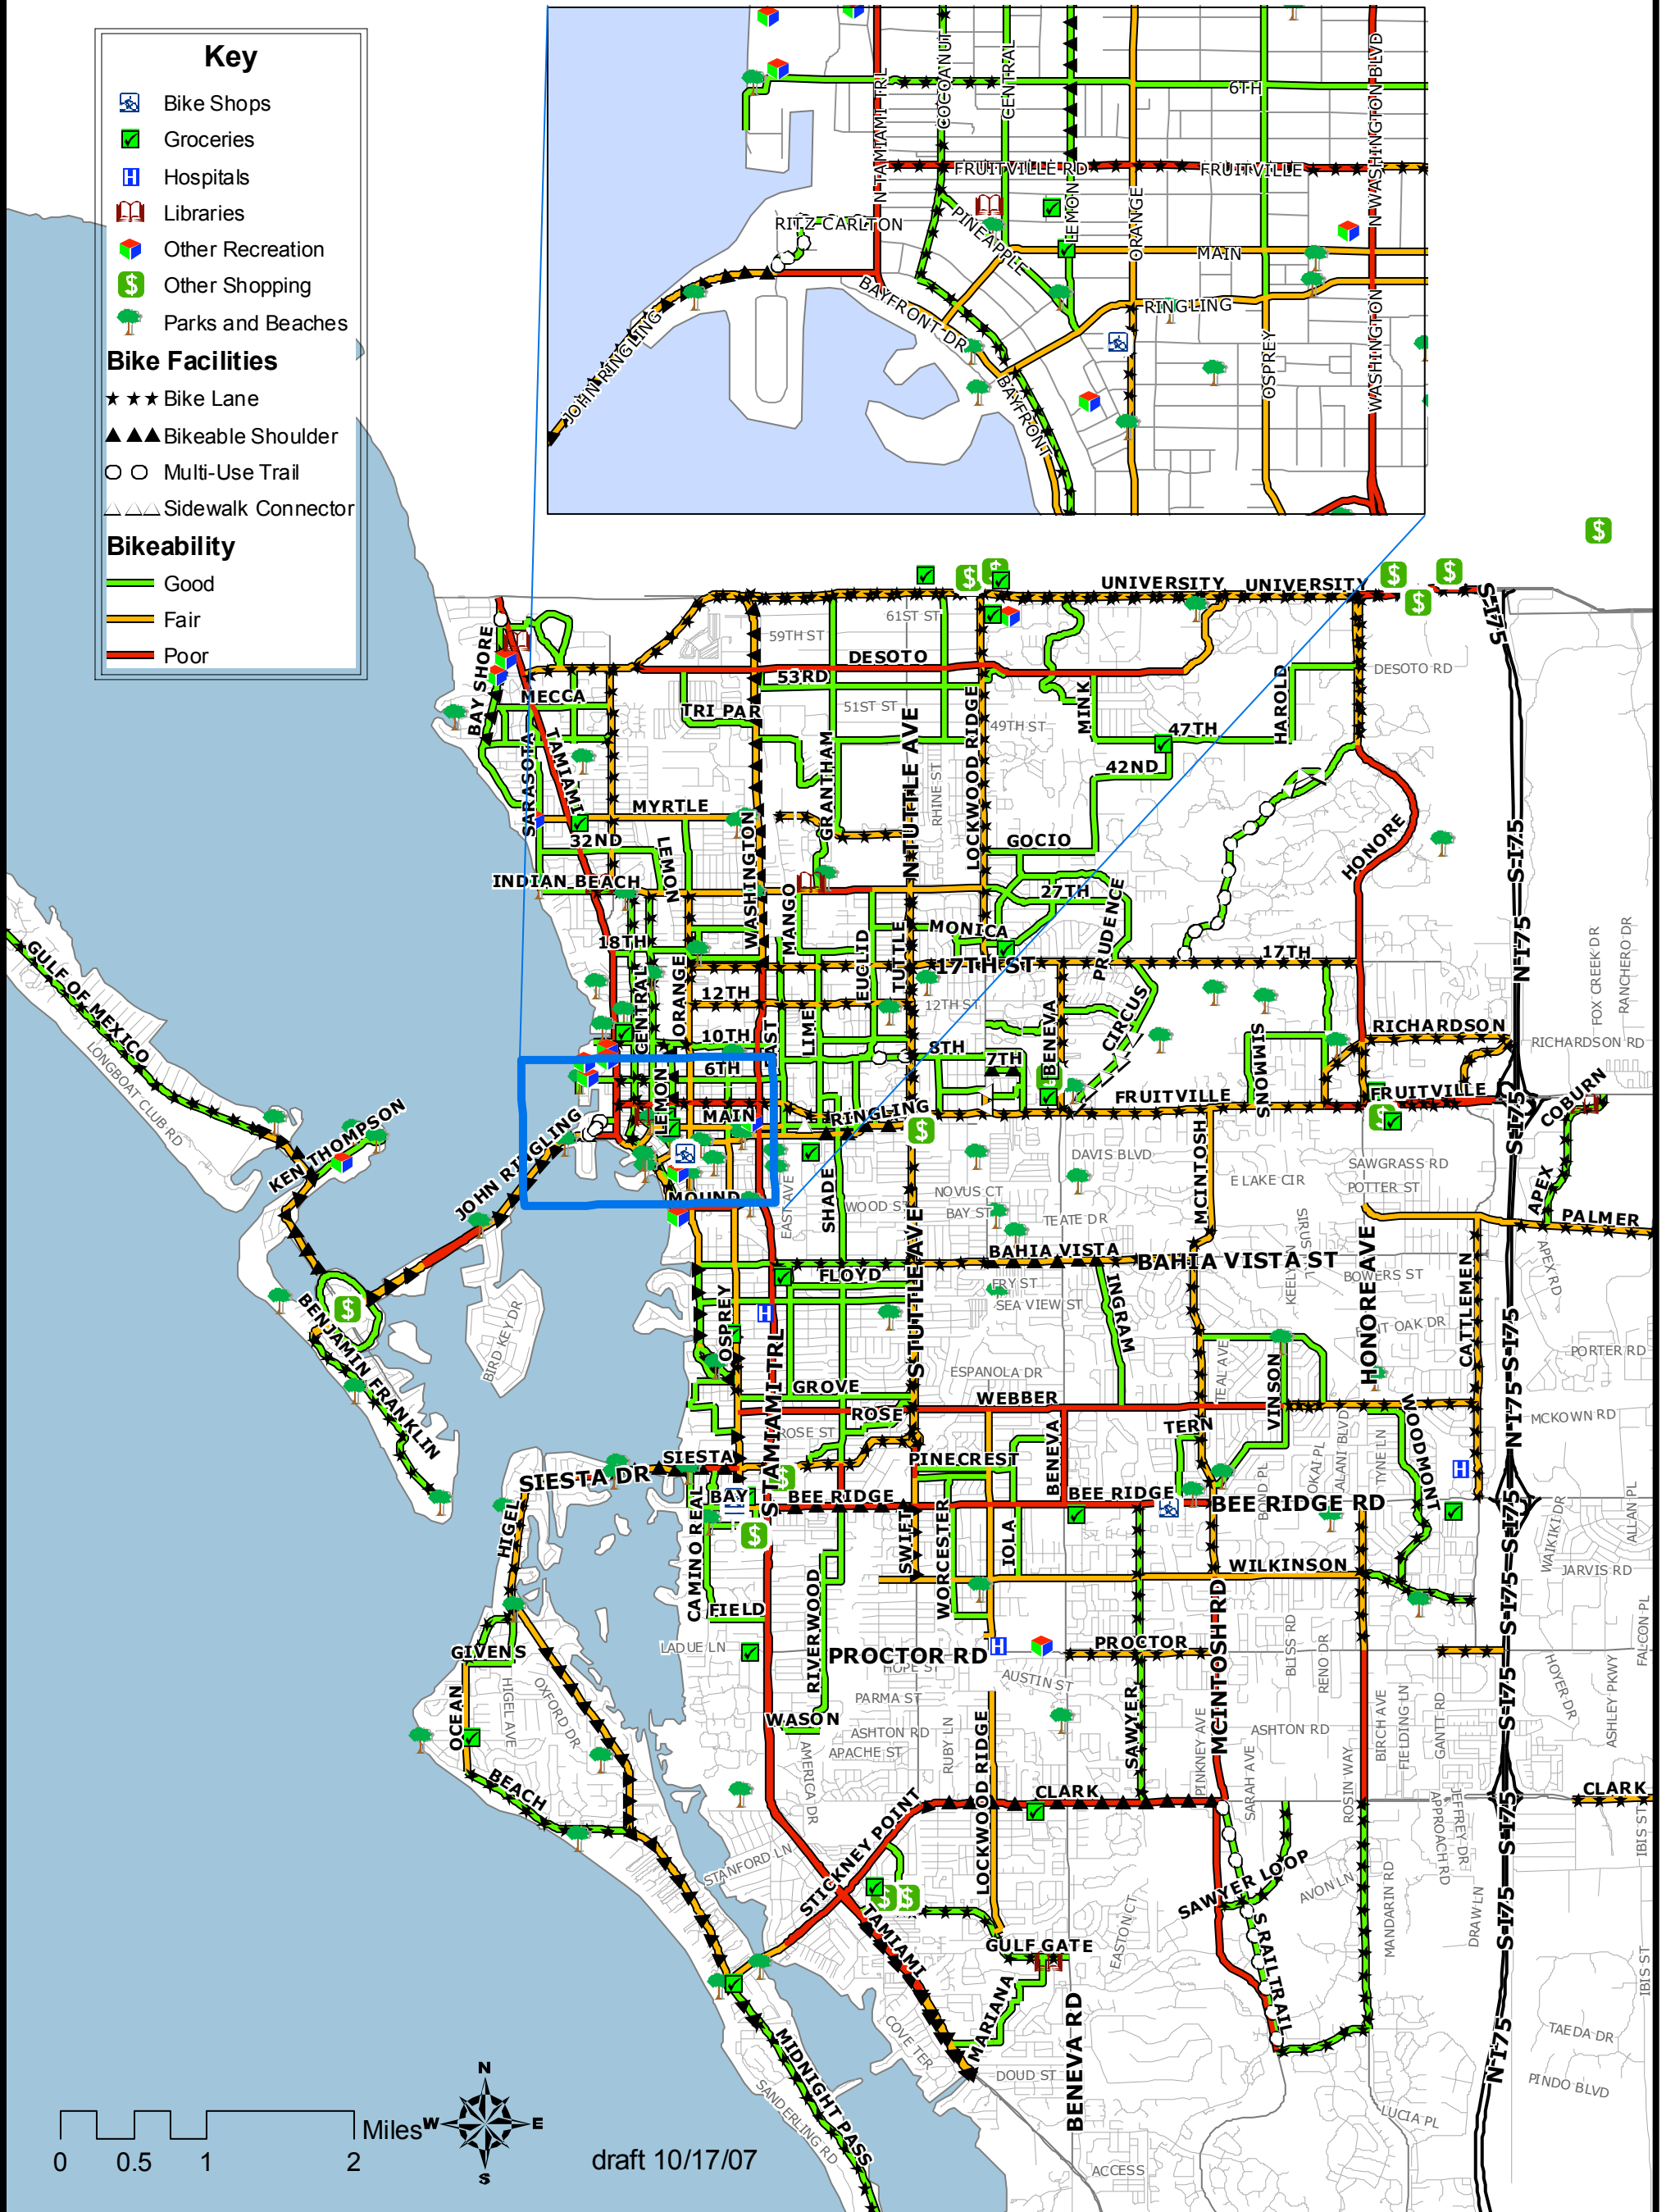

# Sarasota City Bicycle Map

produced by the Alliance for Responsible Transportation

**Key**

- Bike Shops
- Groceries
- Hospitals
- Libraries
- Other Recreation
- Other Shopping
- Parks and Beaches

**Bike Facilities**

- ★★★ Bike Lane
- ▲▲▲ Bikeable Shoulder
- ○ Multi-Use Trail
- △△△ Sidewalk Connector

**Bikeability**

- Good
- Fair
- Poor

draft 10/17/07