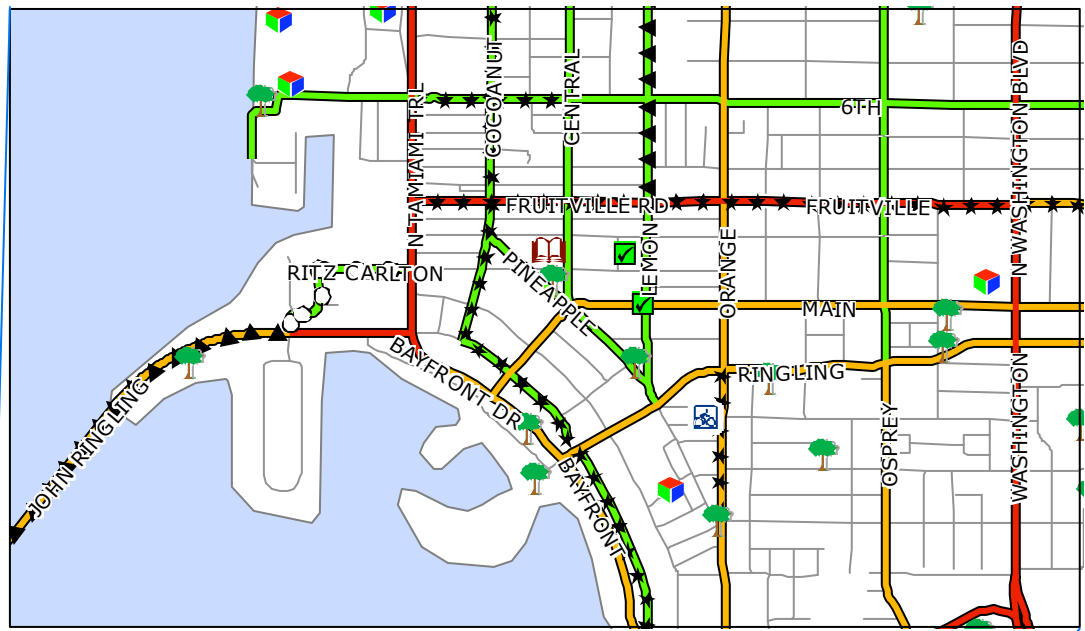

# Sarasota City Bicycle Map

produced by the Alliance for Responsible Transportation

**Key**

- Bike Shops
- Groceries
- Hospitals
- Libraries
- Other Recreation
- Other Shopping
- Parks and Beaches

**Bike Facilities**

- ★★★ Bike Lane
- ▲▲▲ Bikeable Shoulder
- ○ Multi-Use Trail
- △△△ Sidewalk Connector

**Bikeability**

- Good
- Fair
- Poor

draft 10/17/07