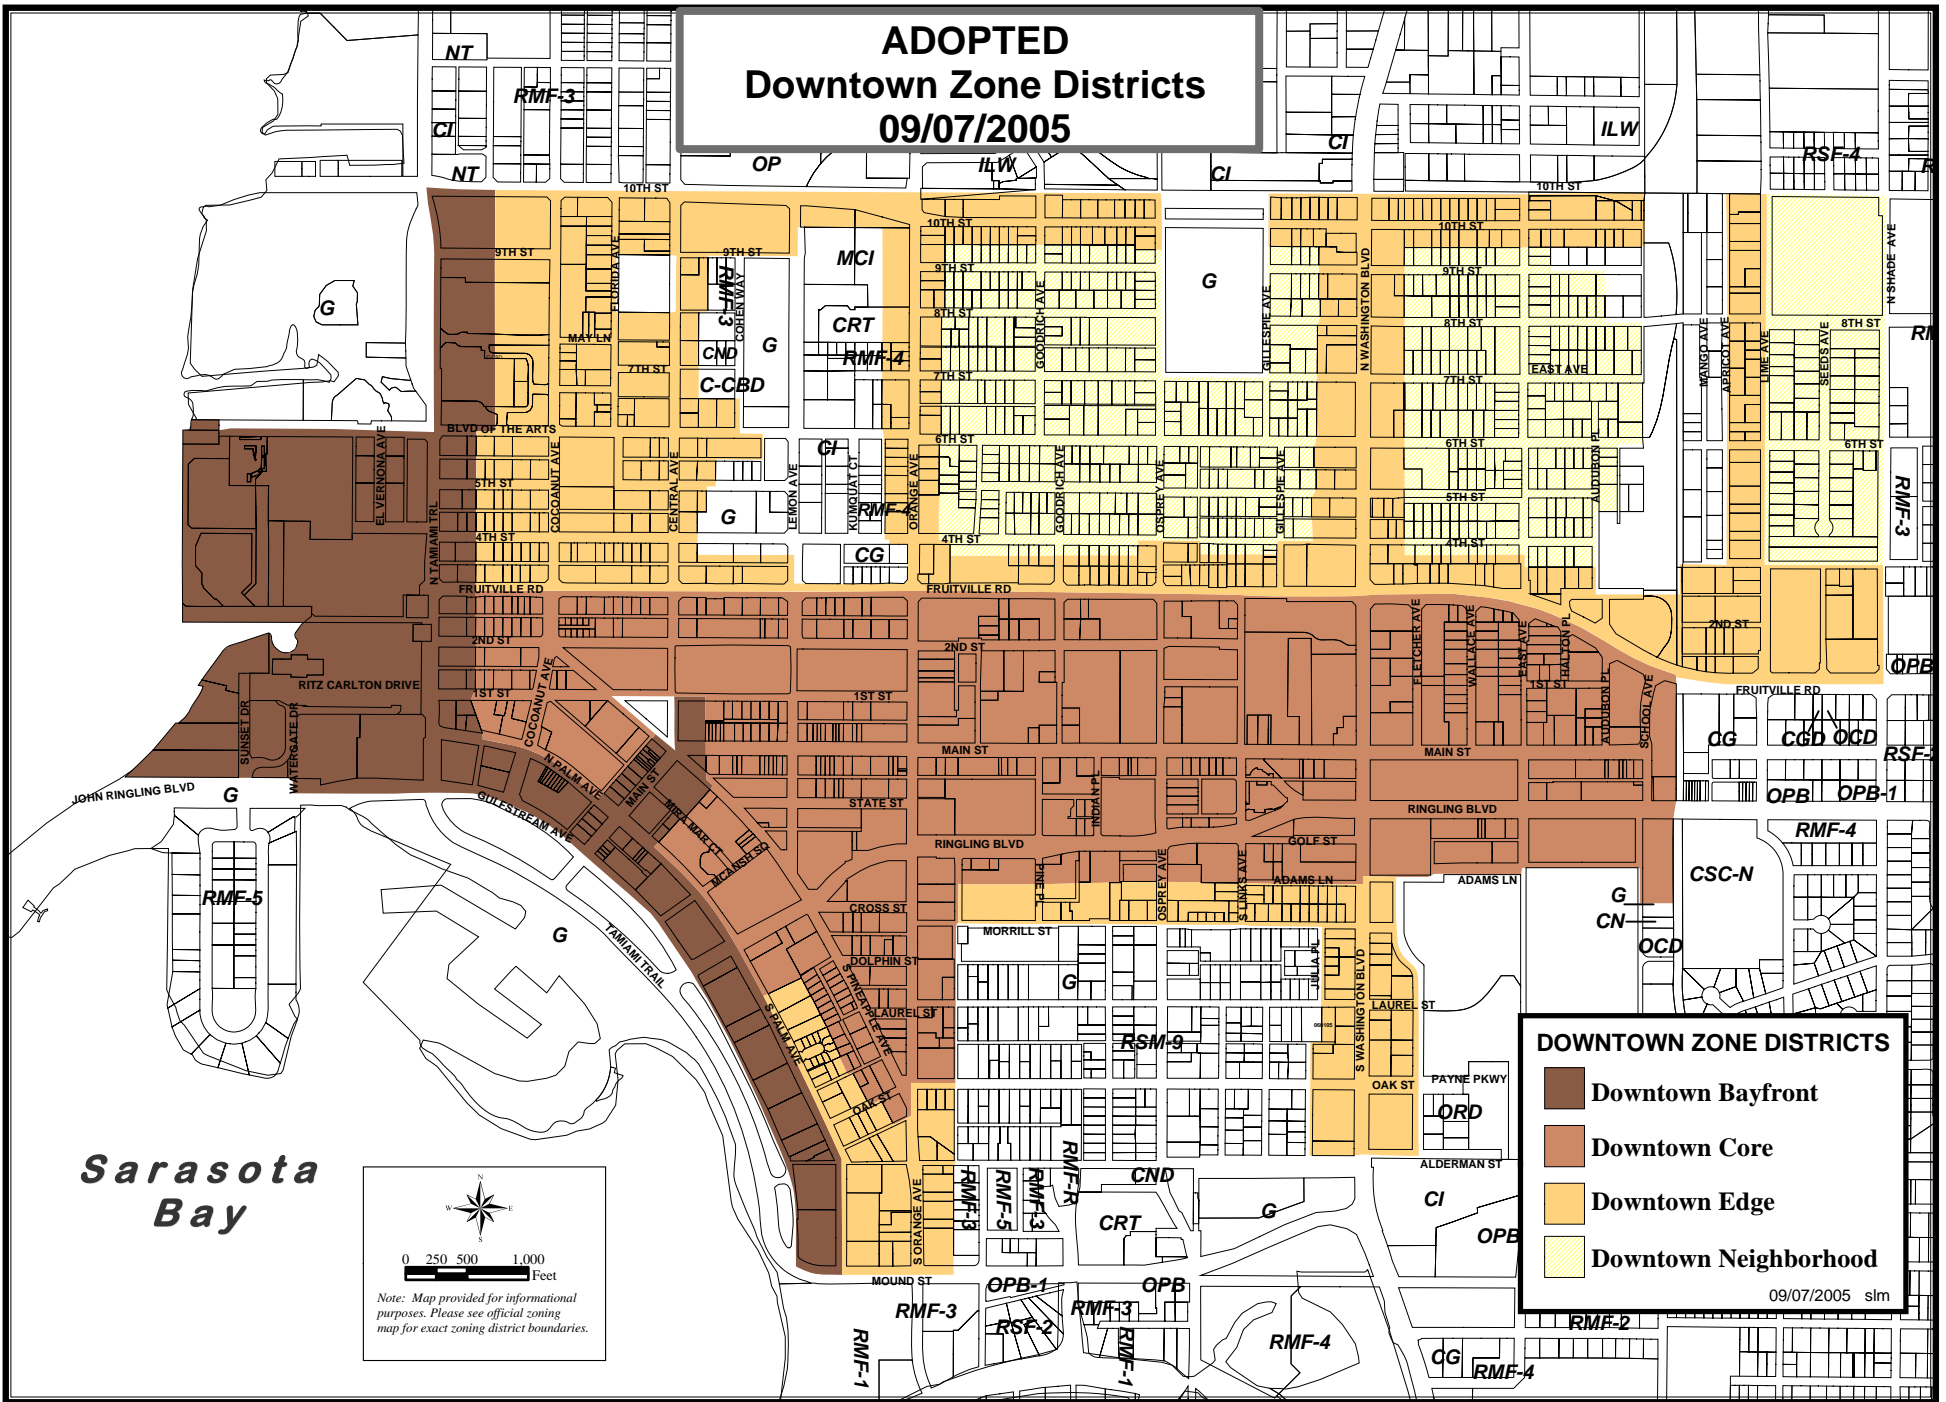

ADOPTED Downtown Zone Districts 09/07/2005

Sarasota Bay

DOWNTOWN ZONE DISTRICTS

- Downtown Bayfront
- Downtown Core
- Downtown Edge
- Downtown Neighborhood

09/07/2005 slm