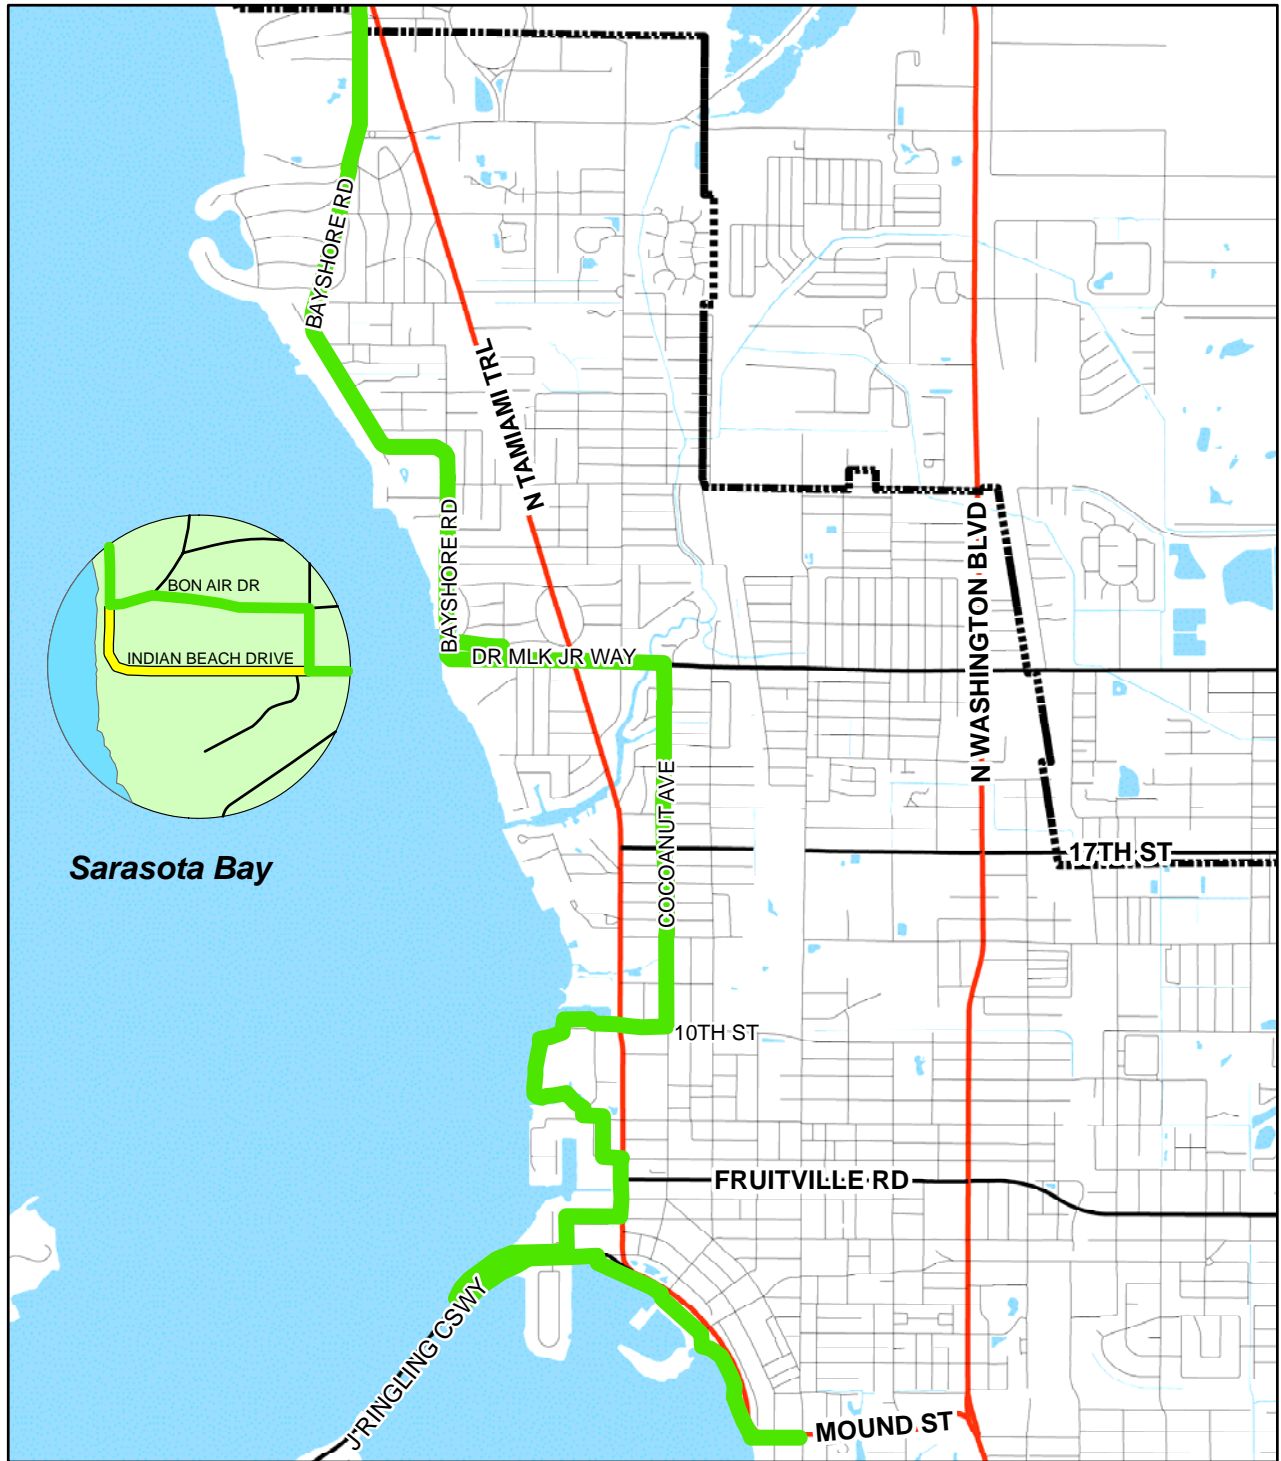

BAYFRONT Multi-Use Recreational Trail

Legend

-  City Limit
-  Pedestrian MURT
-  MURT Route