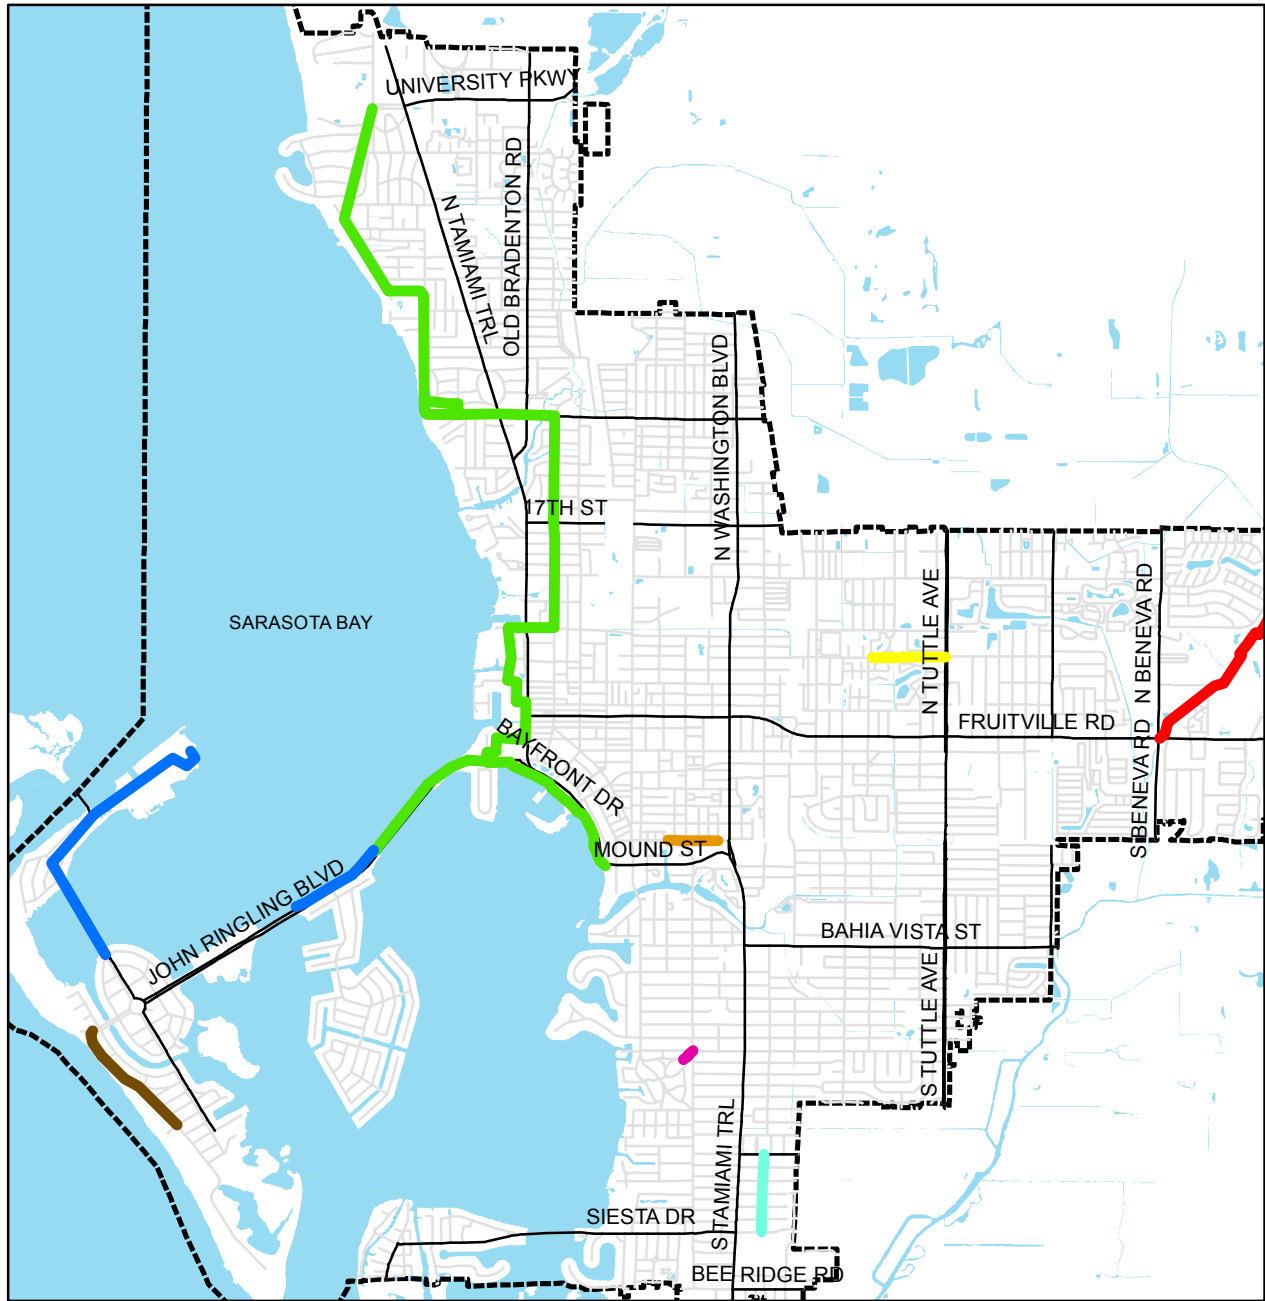

# SARASOTA Multi-Use Recreational Trails (MURT)

### Legend

- Circus Murt
- Lido Key Beach MURT
- West Bayfront MURT
- Tuttle Walkway
- Bayfront MURT
- School Ave MURT
- Alderman MURT
- Seminole Linear Park
- City Limit
- Water Features

City of Sarasota  
Neighborhood Services  
By: Kevin C. McCarthy  
Created: August 22, 2013